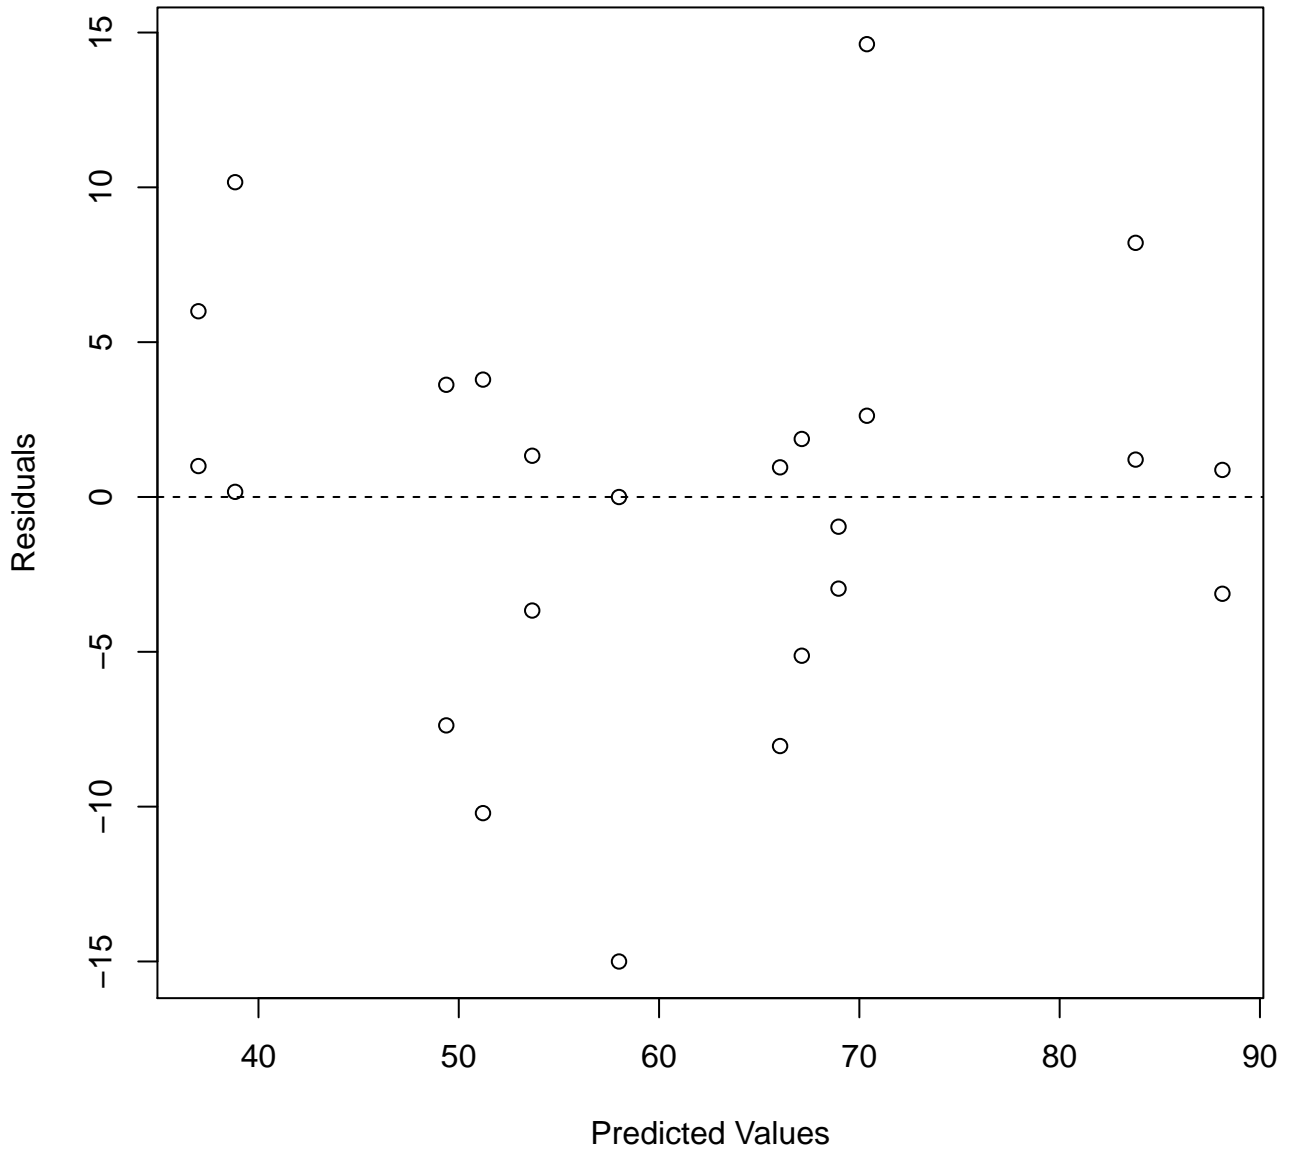

Orange Data Frame, plotting symbol=variety

Orange Data Frame, plotting symbol=pesticide

Residual Plot for Orange Data Frame

Residual Plot for Orange Data Frame