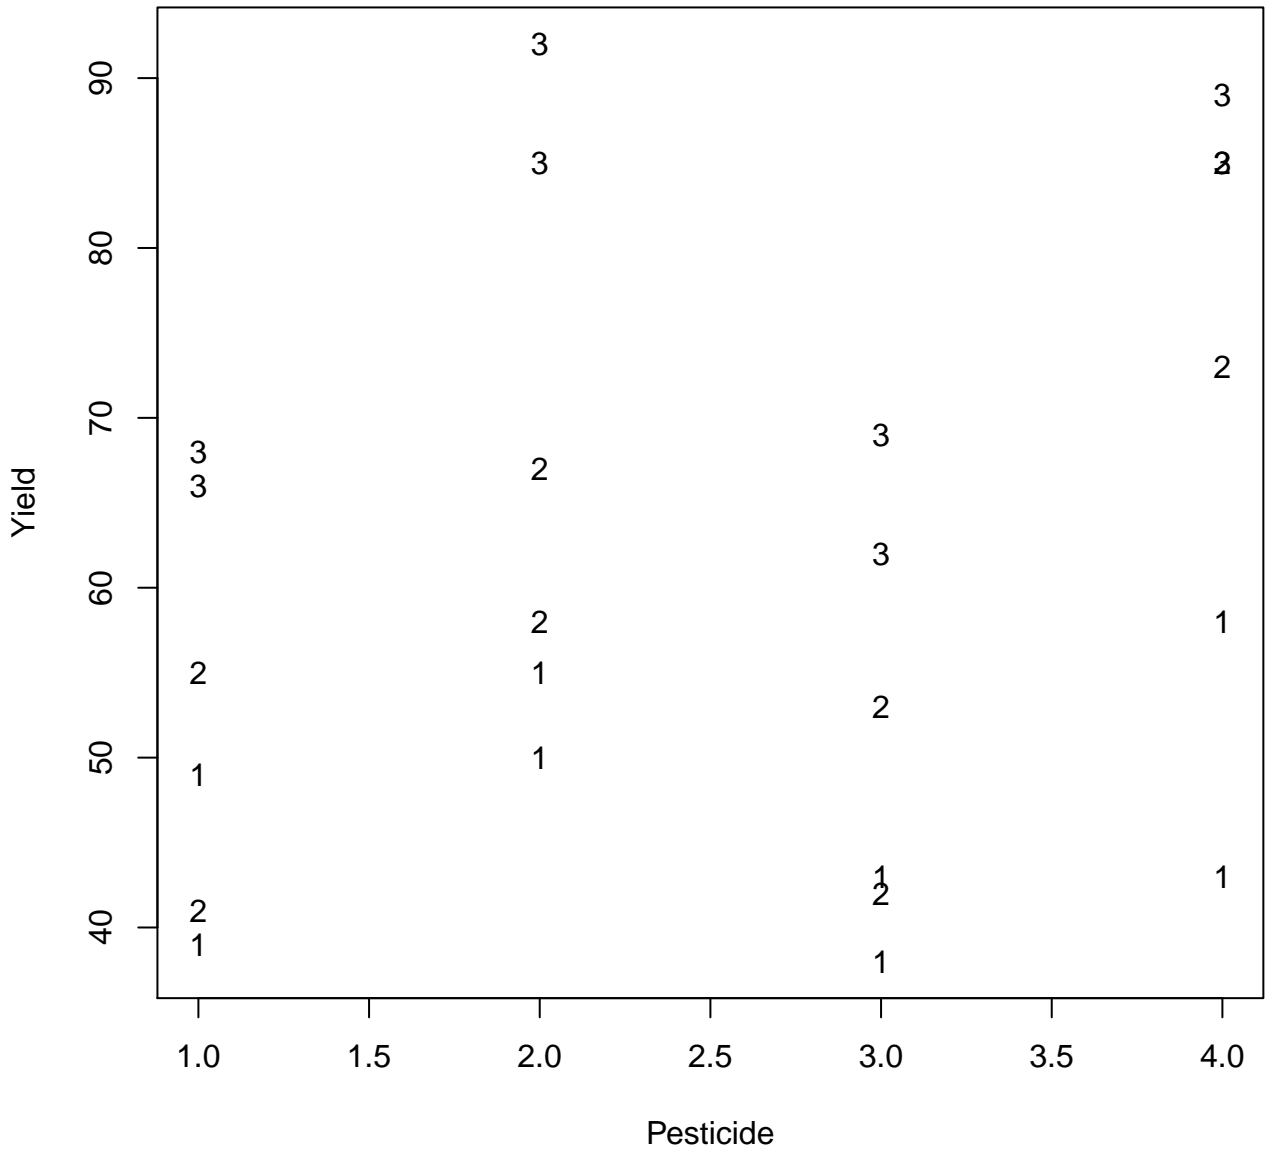

Orange Data Frame, plotting symbol=variety

Orange Data Frame, plotting symbol=pesticide

Residual Plot for Orange Data Frame

Residual Plot for Orange Data Frame