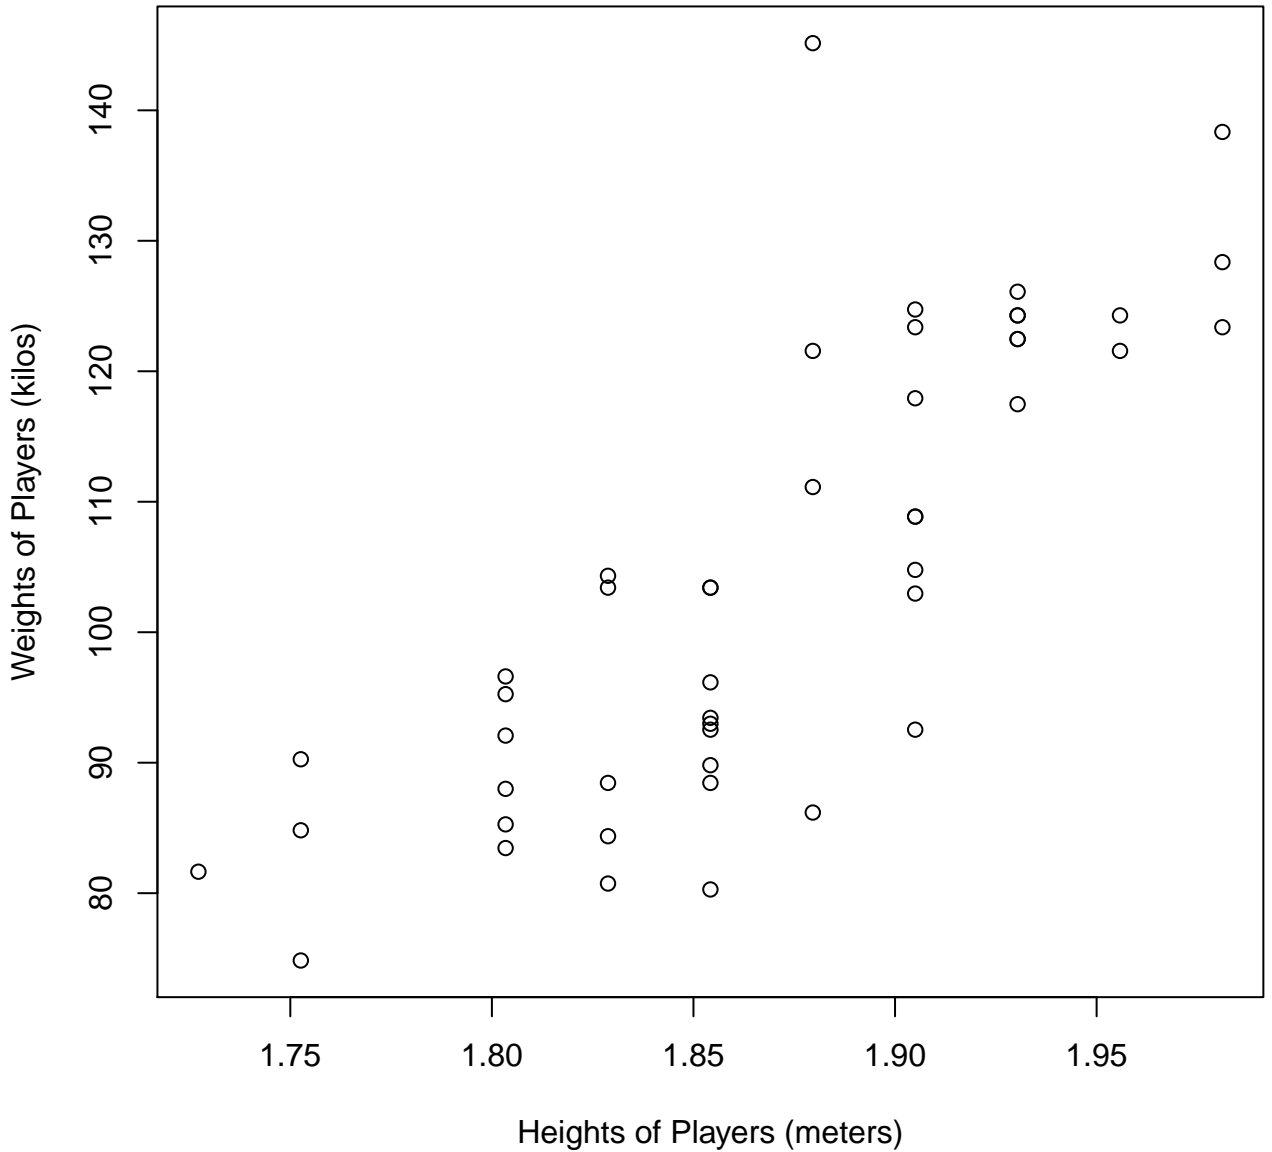

1985 Bears Dataset

1985 Bears Dataset; Offense=O, Kicker=K, Defense=X